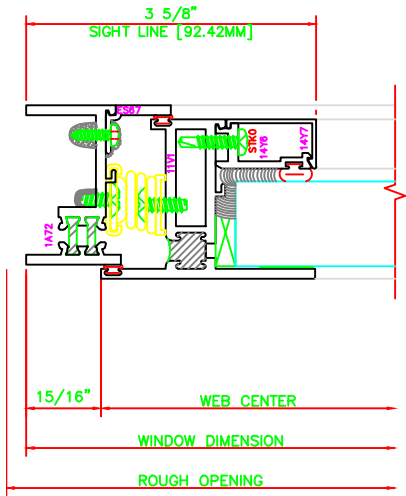

400	JAMB
	2701
	IMPACT SYSTEM

402	JAMB
	2701
	IMPACT SYSTEM

100	HEAD
	2701
	IMPACT SYSTEM

500	MTG. RAIL
	2701
	IMPACT SYSTEM

**FRASE NOTE**  
 DRAFTSPERSON NOTE:  
 IF YOU ARE USING THIS  
 DETAIL FOR D.O.D. OR BLAST  
 IN LIEU OF IMPACT, USE  
 THE STANDARD P.O. CAM  
 HANDLE SHOWN BELOW.

203	SILL
	2701
	IMPACT SYSTEM