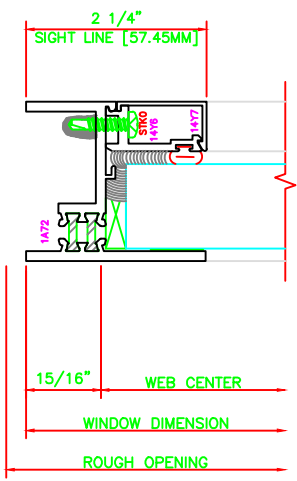

400	JAMB
	2701
	IMPACT SYSTEM

402	JAMB
	2701
	IMPACT SYSTEM

100	HEAD
	2701
	IMPACT SYSTEM

500	MTG. RAIL
	2701
	IMPACT SYSTEM

**FRASE NOTE**  
 DRAFTSPERSON NOTE:  
 IF YOU ARE USING THIS  
 DETAIL FOR D.O.D. OR BLAST  
 IN LIEU OF IMPACT, USE  
 THE STANDARD P.O. CAM  
 HANDLE SHOWN BELOW.

203	SILL
	2701
	IMPACT SYSTEM