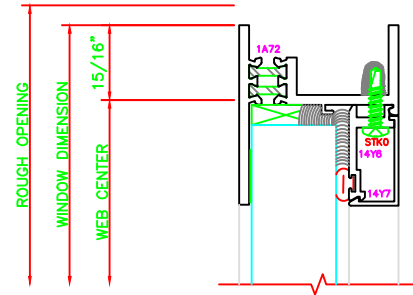

400	JAMB
	2701
	IMPACT SYSTEM

402	JAMB
	2701
	IMPACT SYSTEM

100	HEAD
	2701
	IMPACT SYSTEM

500	MTG. RAIL
	2701
	IMPACT SYSTEM

**FRASE NOTE**  
 DRAFTSPERSON NOTE:  
 IF YOU ARE USING THIS  
 DETAIL FOR D.O.D. OR BLAST  
 IN LIEU OF IMPACT, USE  
 THE STANDARD P.O. CAM  
 HANDLE SHOWN BELOW.

203	SILL
	2701
	IMPACT SYSTEM