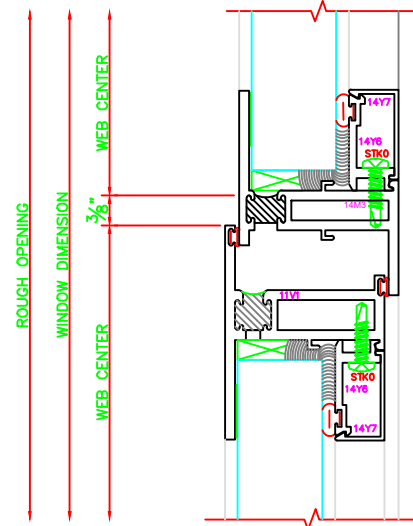

400	JAMB
	2701
	IMPACT SYSTEM

402	JAMB
	2701
	IMPACT SYSTEM

100	HEAD
	2701
	IMPACT SYSTEM

500	MTG. RAIL
	2701
	IMPACT SYSTEM

**FRASE NOTE**  
 DRAFTSPERSON NOTE:  
 IF YOU ARE USING THIS  
 DETAIL FOR D.O.D. OR BLAST  
 IN LIEU OF IMPACT, USE  
 THE STANDARD P.O. CAM  
 HANDLE SHOWN BELOW.

203	SILL
	2701
	IMPACT SYSTEM