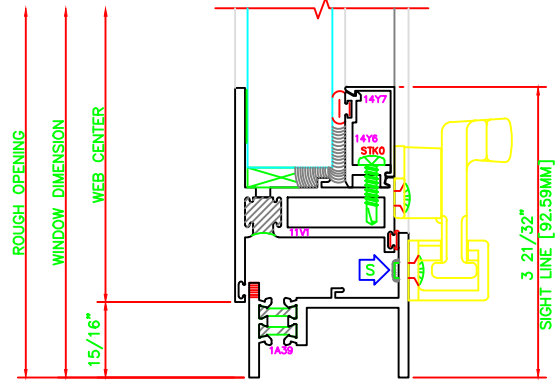

400	JAMB
	2701
	IMPACT SYSTEM

402	JAMB
	2701
	IMPACT SYSTEM

100	HEAD
	2701
	IMPACT SYSTEM

500	MTG. RAIL
	2701
	IMPACT SYSTEM

**FRASE NOTE**  
 DRAFTSPERSON NOTE:  
 IF YOU ARE USING THIS  
 DETAIL FOR D.O.D. OR BLAST  
 IN LIEU OF IMPACT, USE  
 THE STANDARD P.O. CAM  
 HANDLE SHOWN BELOW.

203	SILL
	2701
	IMPACT SYSTEM